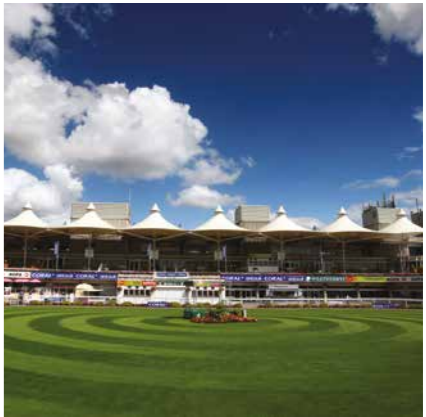

WELCOME TO SANDOWN PARK

Whether it's fairgrounds and fireworks, or festivals and outdoor activities to inspire and challenge your teams, at Sandown Park we are well equipped for all types of outdoor and team building events.

We offer a range of onsite activities including dry-slope skiing, golf, foot golf, go karting and sky walking through the tree tops. Working with specialist partners we can create a variety of different types of events.

Perfectly located in Esher, Surrey, Sandown Park Racecourse has magnificently maintained grounds and beautiful scenic views of Surrey and the Capital. It is easily accessible by road, rail and public transport, with ample car parking facilities and there's even onsite accommodation.

Team building activities can be incorporated as a part of a bigger business conference or as a stand alone event.