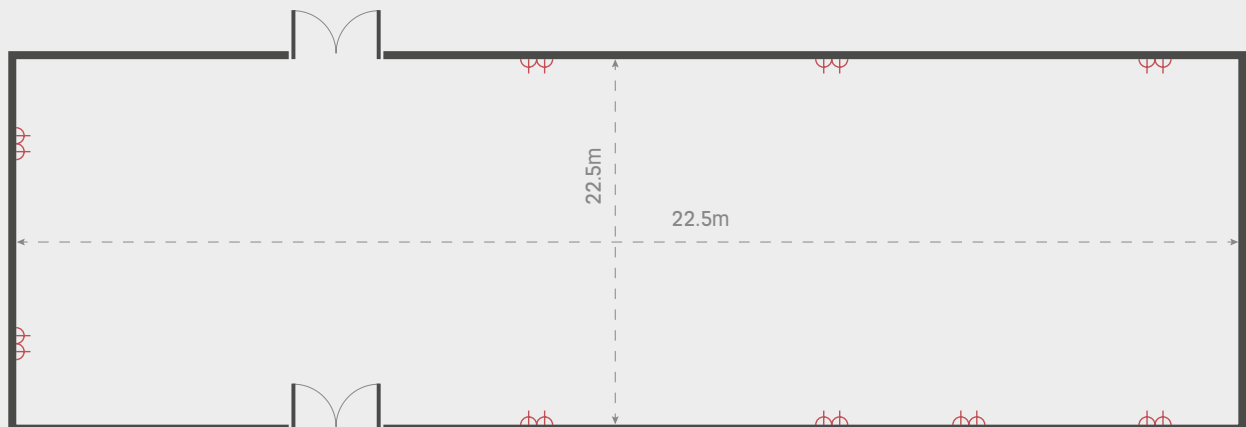

DINNER

120

DINNER DANCE

80

U SHAPE

-

RECEPTION

-

13A SOCKET

USEABLE SPACE DIMENSIONS

CEILING HEIGHT 2.7M

FLOOR PLAN

CONTACT US ON: 01392 832599 | EXTEREVENTS@THEJOCKEYCLUB.CO.UK

EXETER

A Jockey Club Racecourse

THE JOCKEY CLUB
VENUES